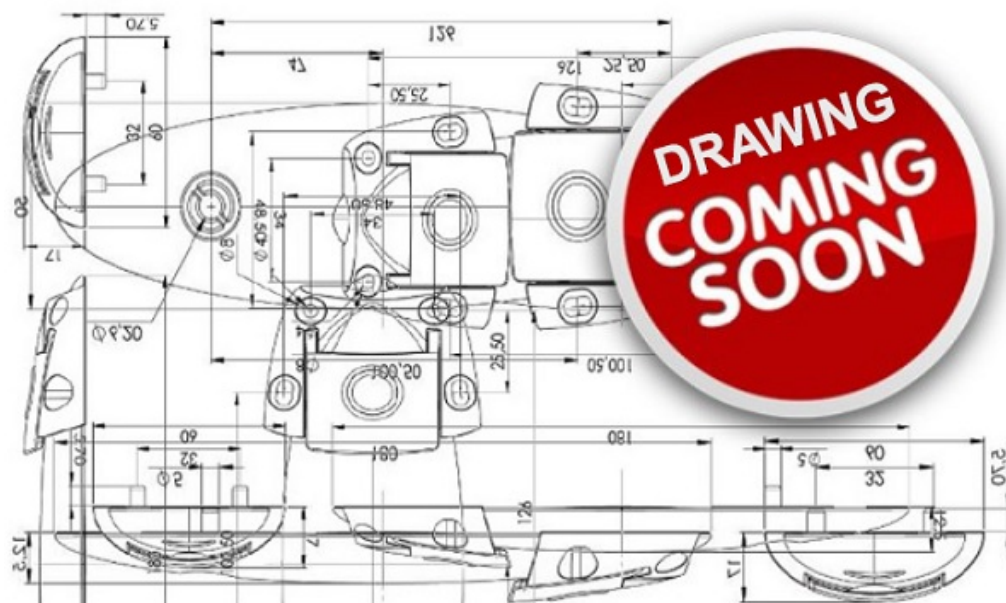

PRODUCT SHEET

Description:

Extension Cable(New) W/Extra Junction F/Extra Lock-1,5 Mtr

Item number:

14.60.297-0

Units	Box	Carton	HS Code	Barcode
Pcs.	1	35	8301600090	 5704866455435

SISO A/S

Mileparken 11
DK-2740 Skovlunde
Denmark
VAT: DK 24786013